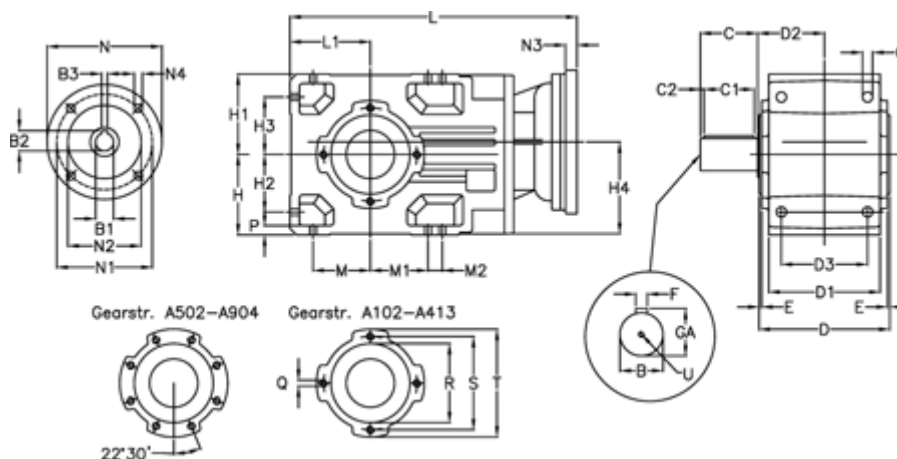

Article number: 29600203131220
 Description: Bevel helical gearbox
 A202UR-31,3-P63B5

Measures

B = 30	D1 = 110	H1 = 80	M2 = 0	Q = M8x15
B1 = 11	D2 = 73.0	H2 = 60	N = 140	R = 95
B2 = 12.8	D3 = 90	H3 = 60	N1 = 115	S = 115
B3 = 4	Description = A202UR-xx-P63 B5	H4 = 93.0	N2 = 95	T = 140
C = 60	E = 3.0	L = 306.0	N3 = -	U = M10x22
C1 = 50	F = 10	L1 = 80	N4 = M8x19	
C2 = 5.0	GA = 33	M = 60	O = 9.5	
D = 136	H = 80	M1 = 60	P = 9	